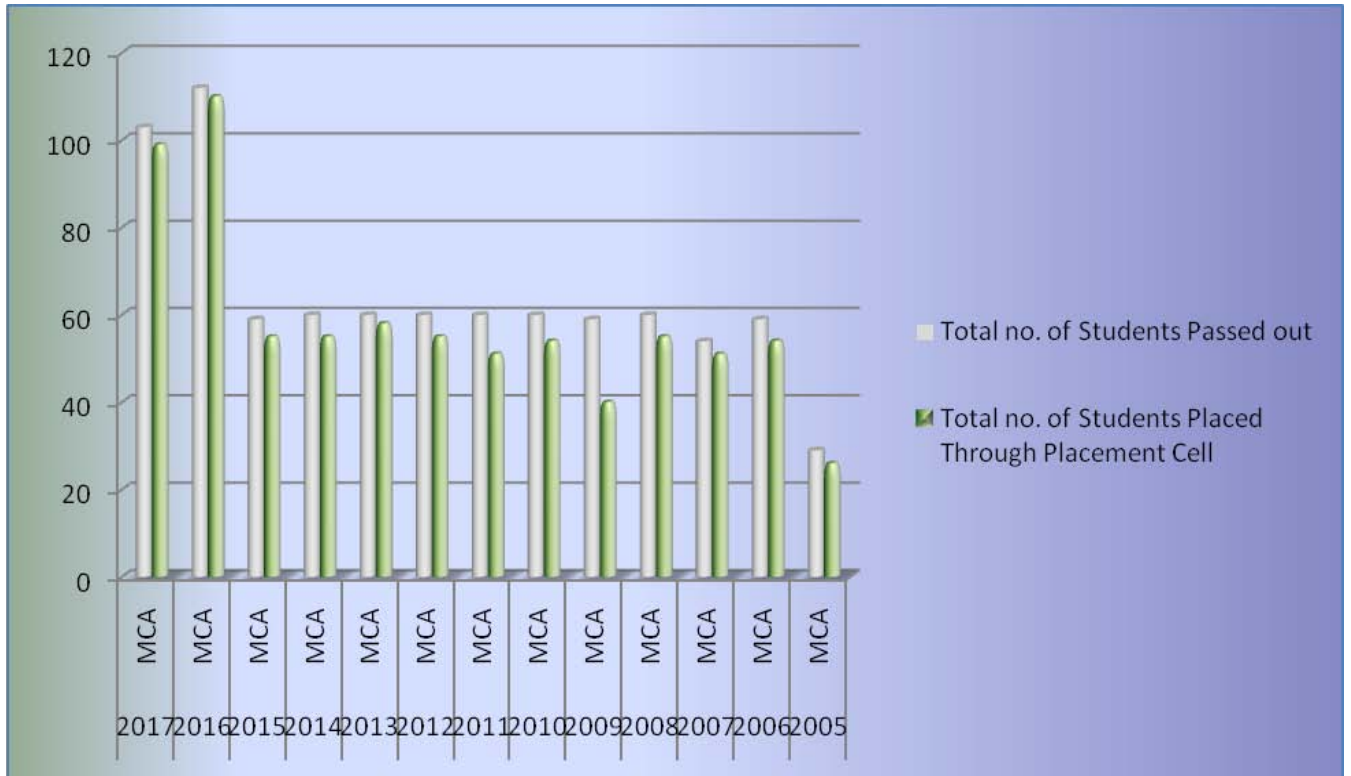

Last 13 Years Placement Summary of MCA students at BVICAM, New Delhi

Batch Pass-out Year: 2017 students placed (Company wise)

MCA Batch 2017; Company-wise Placement Summary

Batch Pass-out Year: 2016 students placed (Company wise)

MCA Batch 2016; Company-wise Placement Summary

Batch Pass-out Year: 2015 students placed (Company wise)

MCA Batch 2015; Company-wise Placement Summary

Batch Pass-out Year: 2014 students placed (Company wise)