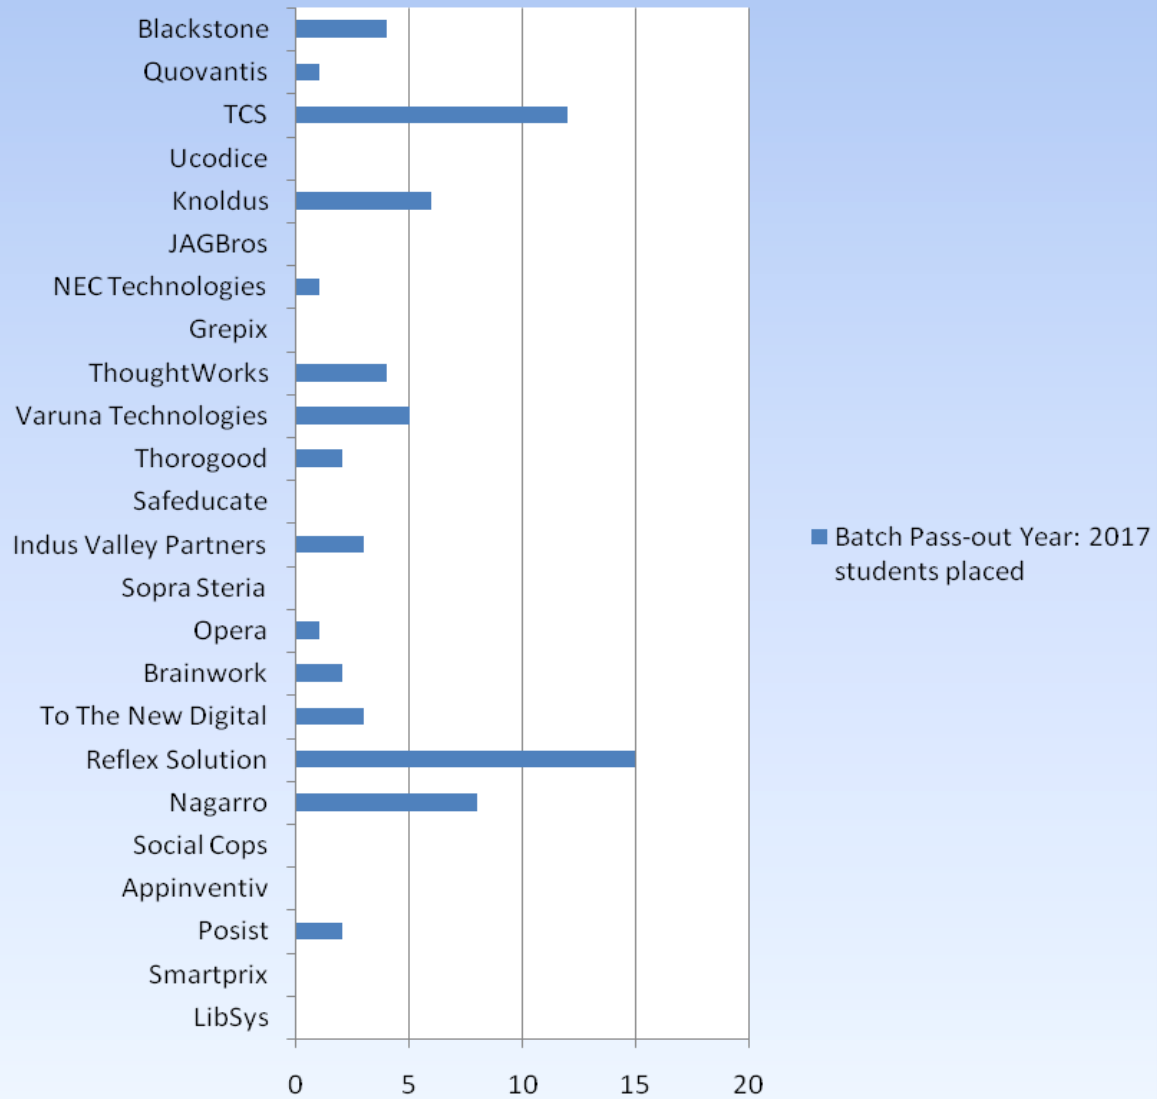

Last 13 Years Placement Summary of MCA students at BVICAM, New Delhi

Batch Pass-out Year: 2017 students placed (Company wise)

MCA Batch 2017; Company-wise Placement Summary

Batch Pass-out Year: 2016 students placed (Company wise)

MCA Batch 2016; Company-wise Placement Summary

Batch Pass-out Year: 2015 students placed (Company wise)

MCA Batch 2015; Company-wise Placement Summary

Batch Pass-out Year: 2014 students placed (Company wise)