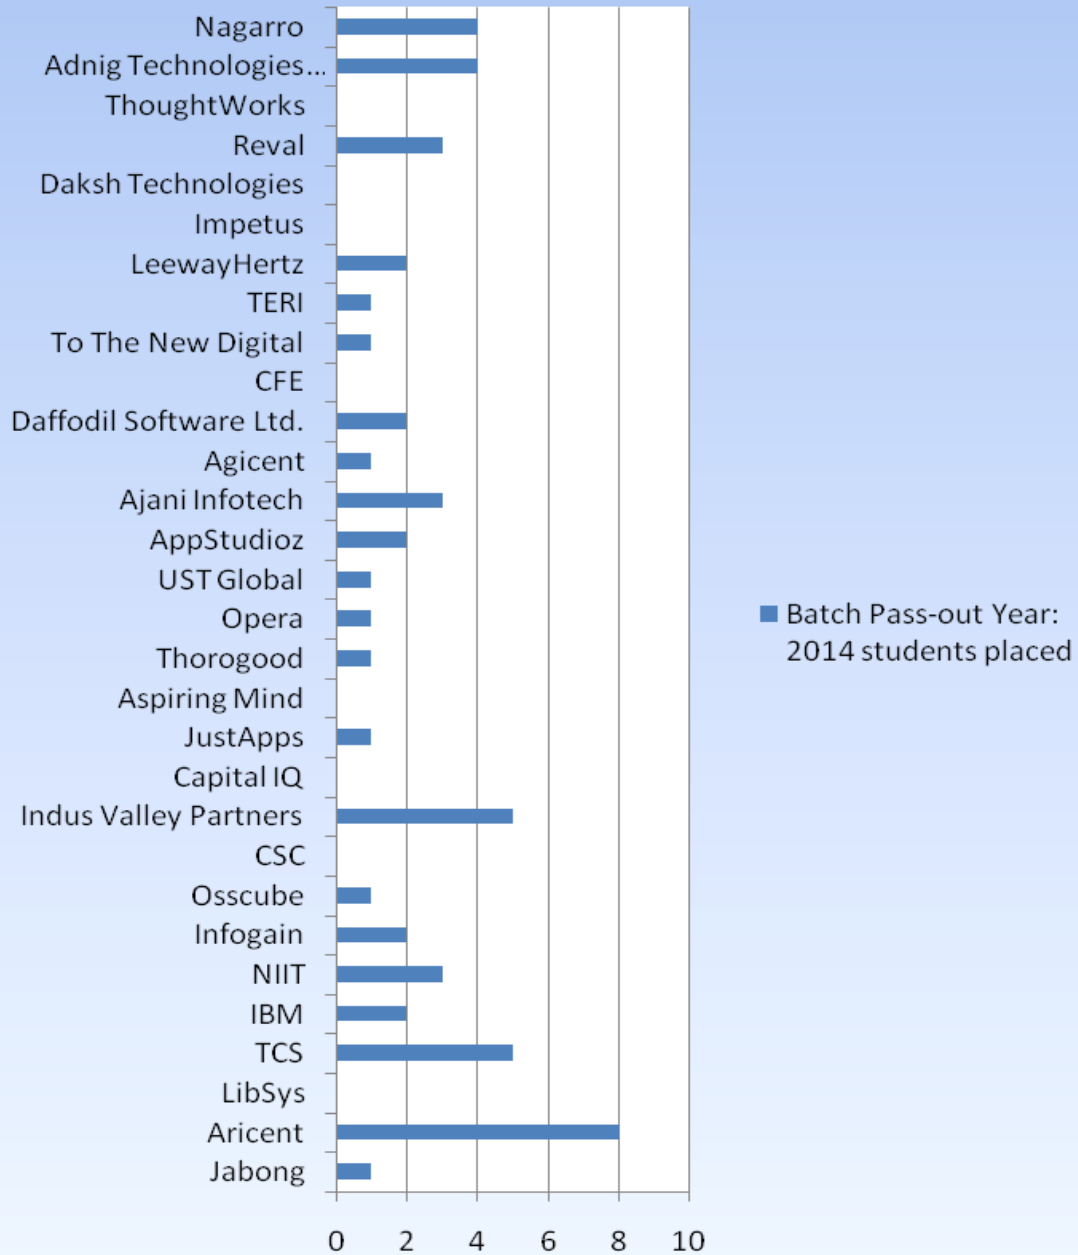

Last 13 Years Placement Summary of MCA students at BVICAM, New Delhi

Batch Pass-out Year: 2017 students placed (Company wise)

MCA Batch 2017; Company-wise Placement Summary

Batch Pass-out Year: 2016 students placed (Company wise)

MCA Batch 2016; Company-wise Placement Summary

Batch Pass-out Year: 2015 students placed (Company wise)

MCA Batch 2015; Company-wise Placement Summary

Batch Pass-out Year: 2014 students placed (Company wise)