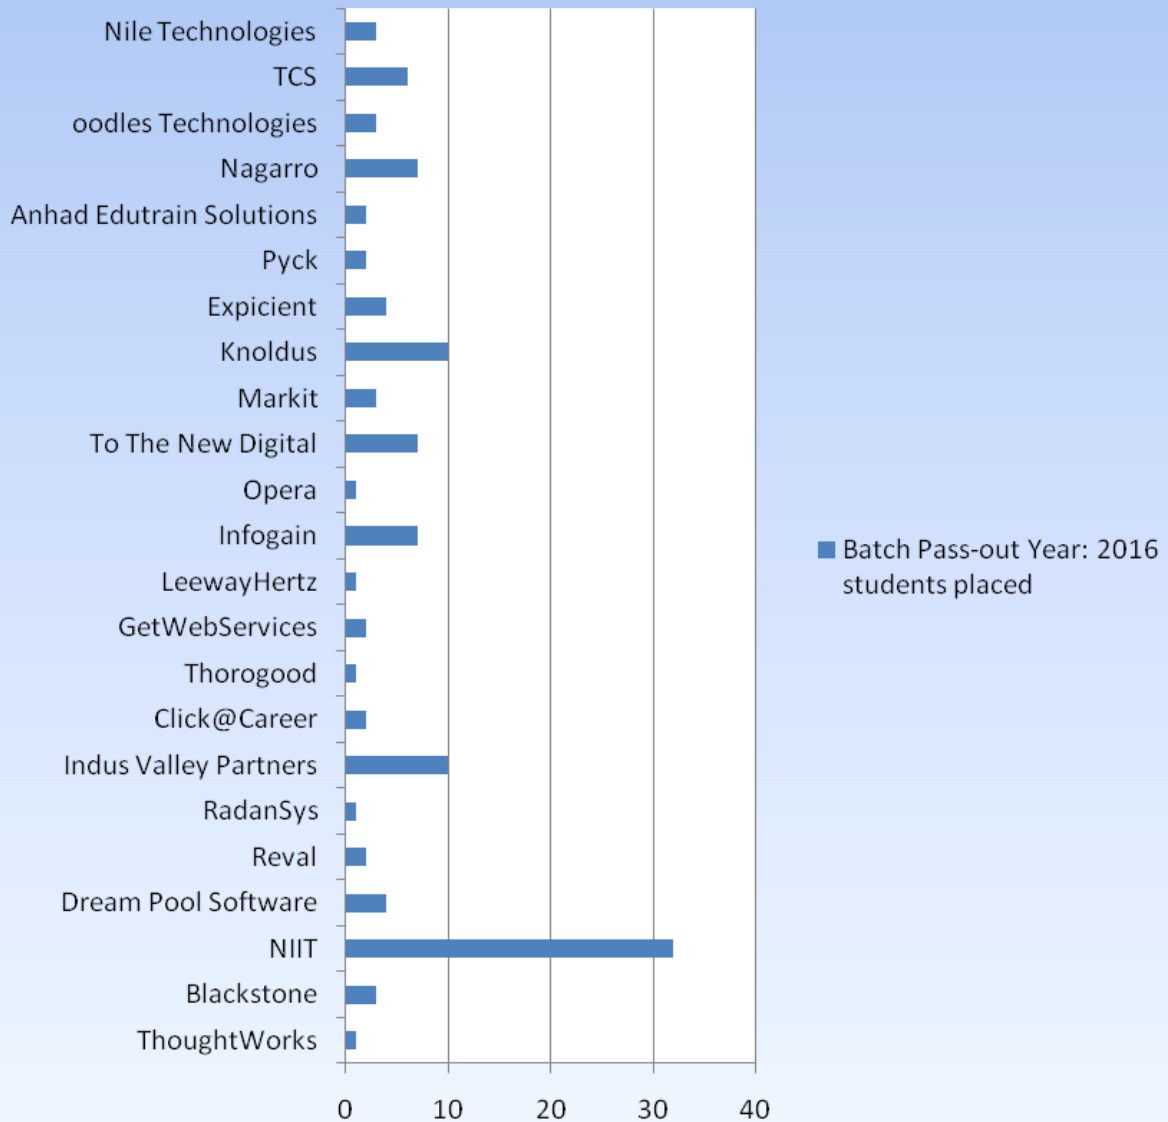

Last 13 Years Placement Summary of MCA students at BVICAM, New Delhi

Batch Pass-out Year: 2017 students placed (Company wise)

MCA Batch 2017; Company-wise Placement Summary

Batch Pass-out Year: 2016 students placed (Company wise)

MCA Batch 2016; Company-wise Placement Summary

Batch Pass-out Year: 2015 students placed (Company wise)

MCA Batch 2015; Company-wise Placement Summary

Batch Pass-out Year: 2014 students placed (Company wise)