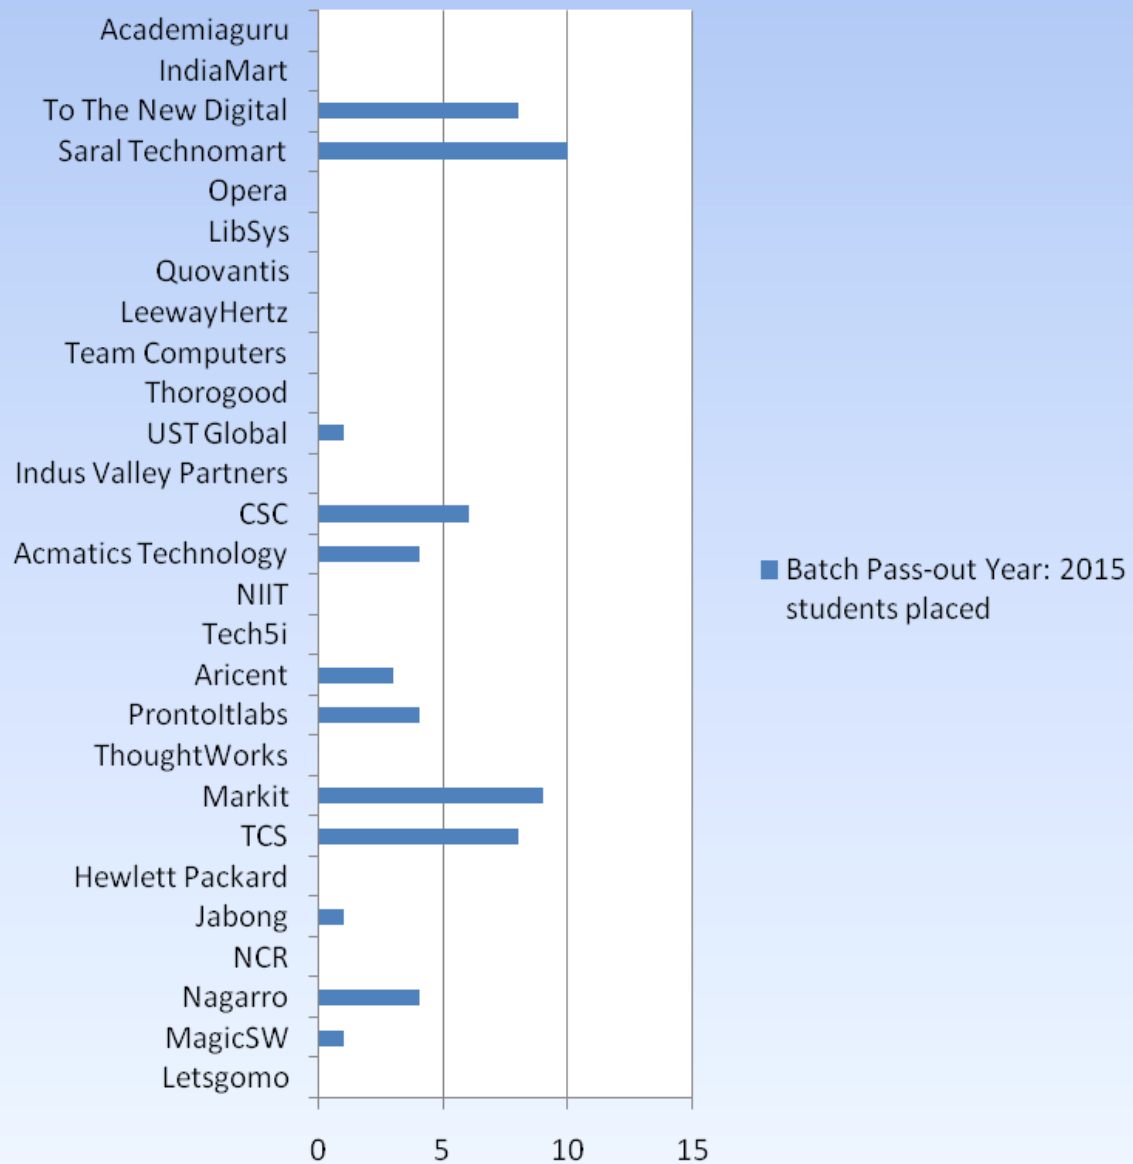

Last 13 Years Placement Summary of MCA students at BVICAM, New Delhi

Batch Pass-out Year: 2017 students placed (Company wise)

MCA Batch 2017; Company-wise Placement Summary

Batch Pass-out Year: 2016 students placed (Company wise)

MCA Batch 2016; Company-wise Placement Summary

Batch Pass-out Year: 2015 students placed (Company wise)

MCA Batch 2015; Company-wise Placement Summary

Batch Pass-out Year: 2014 students placed (Company wise)